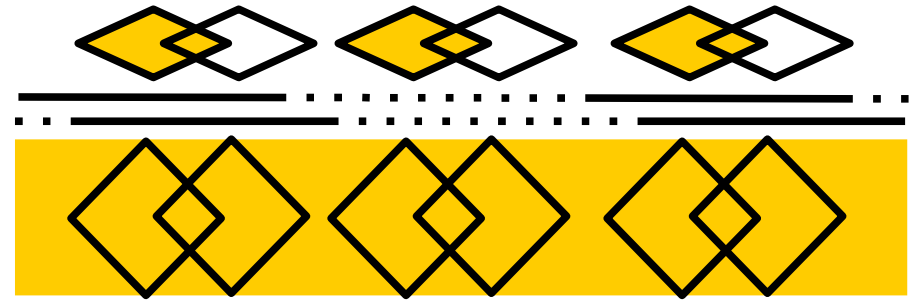

Semaine 40

Lundi 30

Mardi 1

Mercredi 2

Jeudi 3